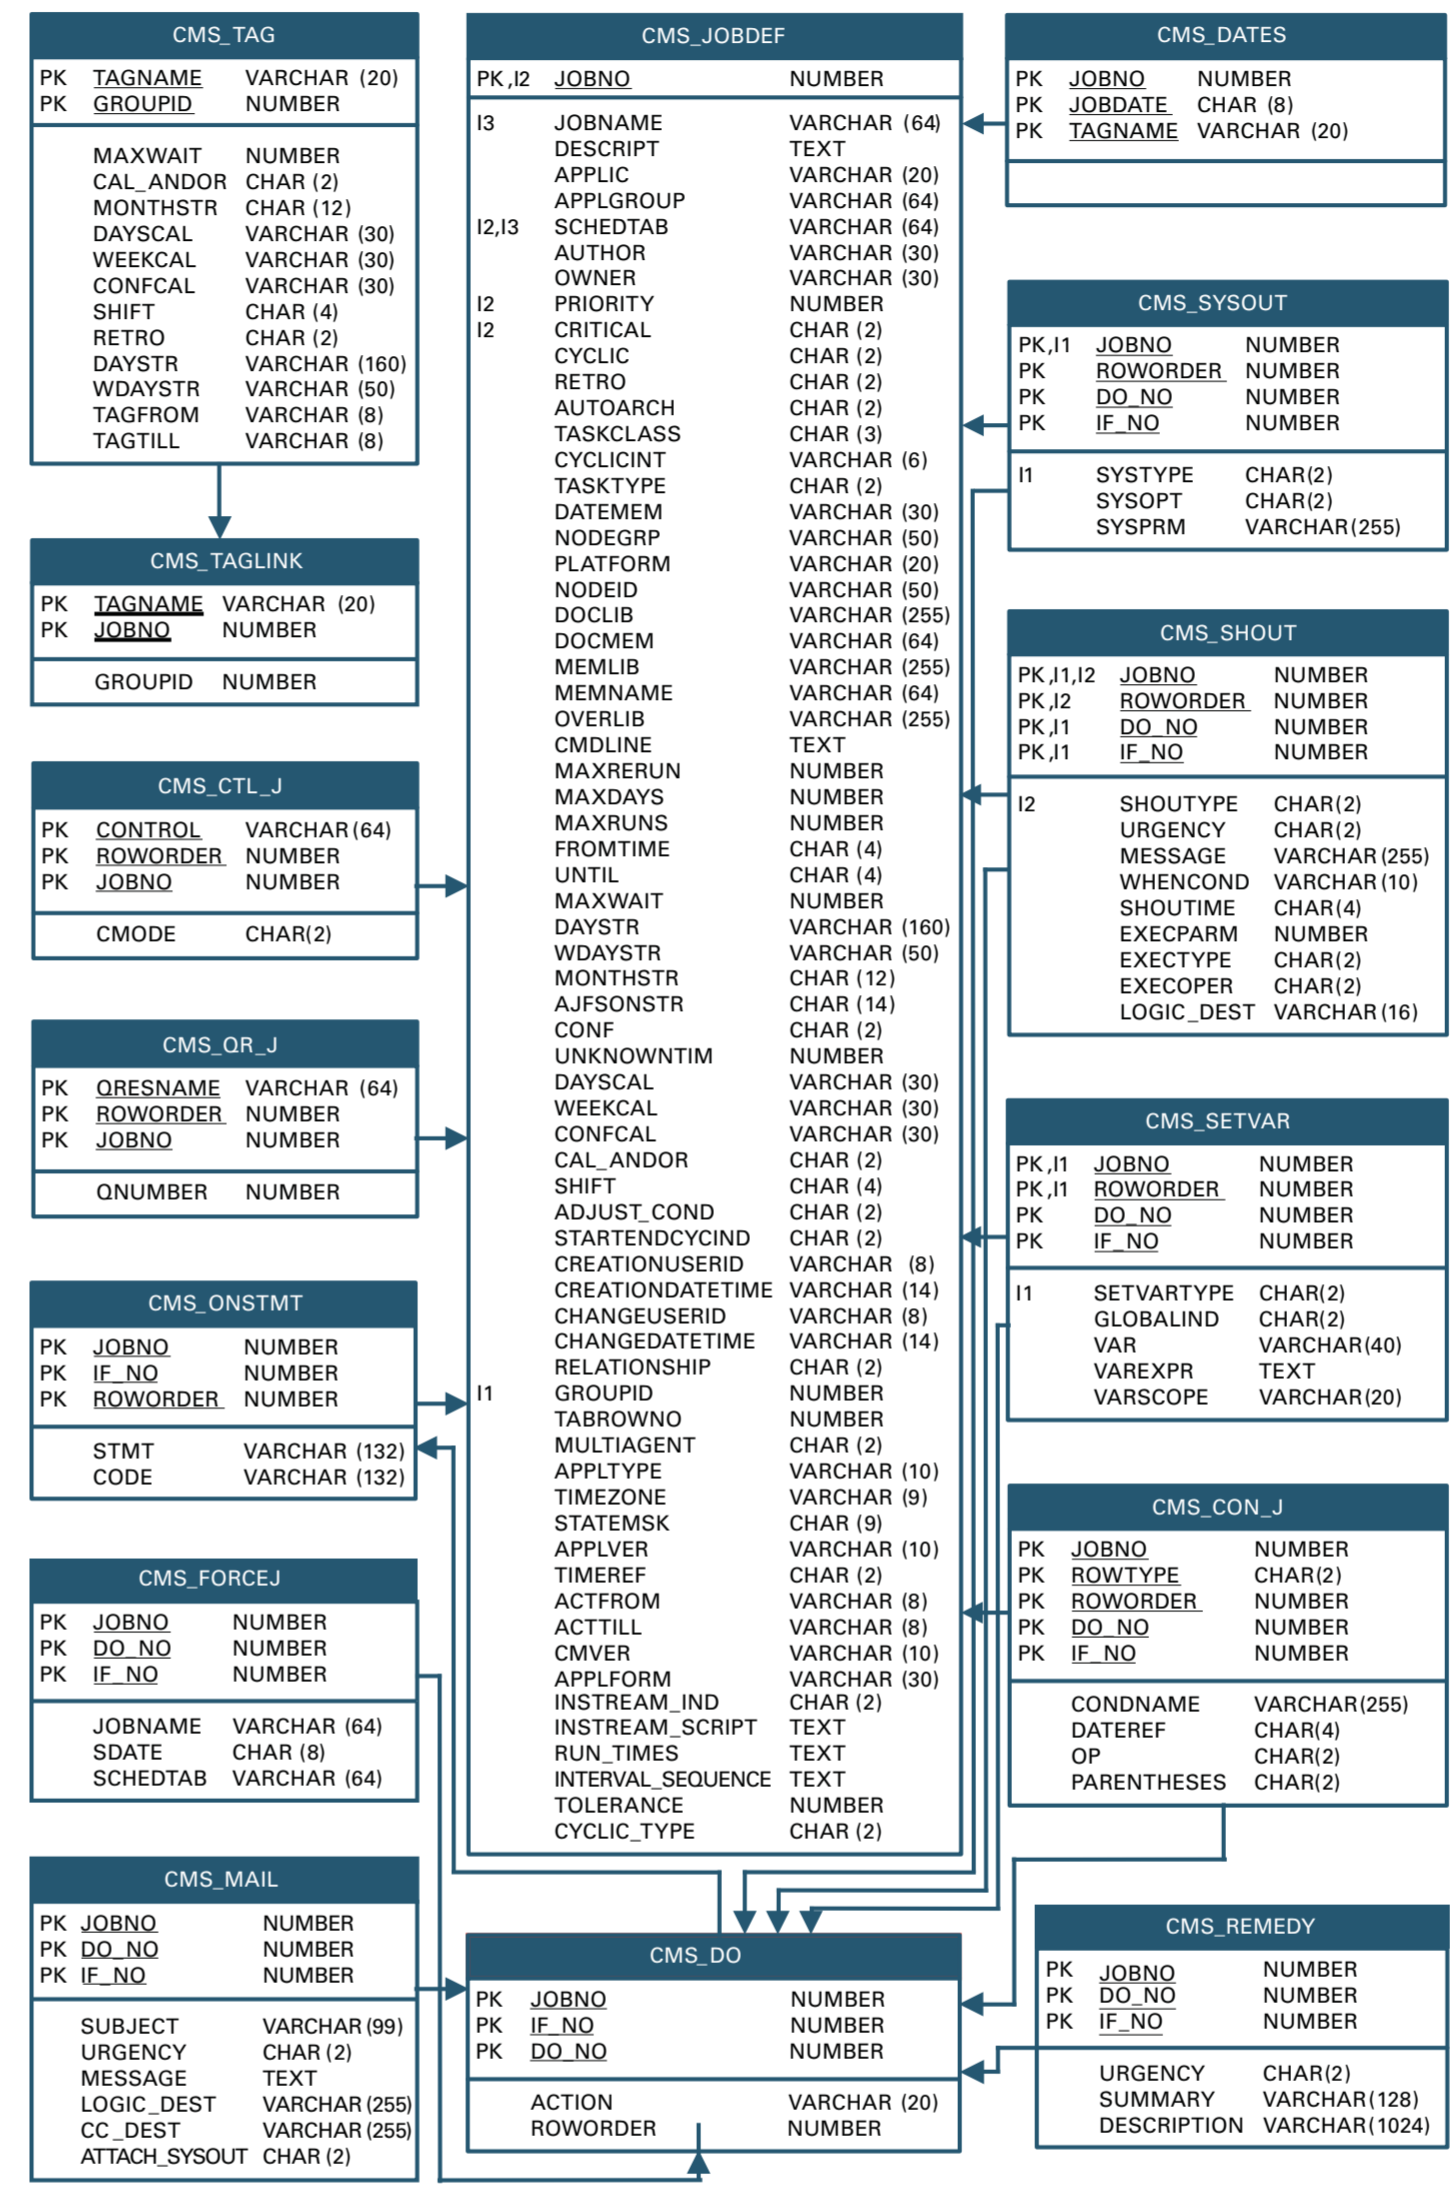

ACTIVE JOBS

JOB DEFINITIONS

CONFIGURATION PARAMETERS

SECURITY DEFINITIONS

AGENTS & REMOTE HOSTS

PROJECT: **BMC CONTROL-M/Server** VERSION: **6.4.01**

The information provided here describes data layouts that are part of the internal product operation of BMC Software. This information is provided to help you understand the operation of our products. By providing this information, BMC does not intend to sanction or to support user application access. This information is likely to change without any notice in the future, and BMC is not obligated to support user applications that may depend on this information. Any customer access to internal database information that is not performed via approved utilities or interfaces is done at the customer's risk. The furnishing of this document does not give rights to any BMC intellectual property contained within it.