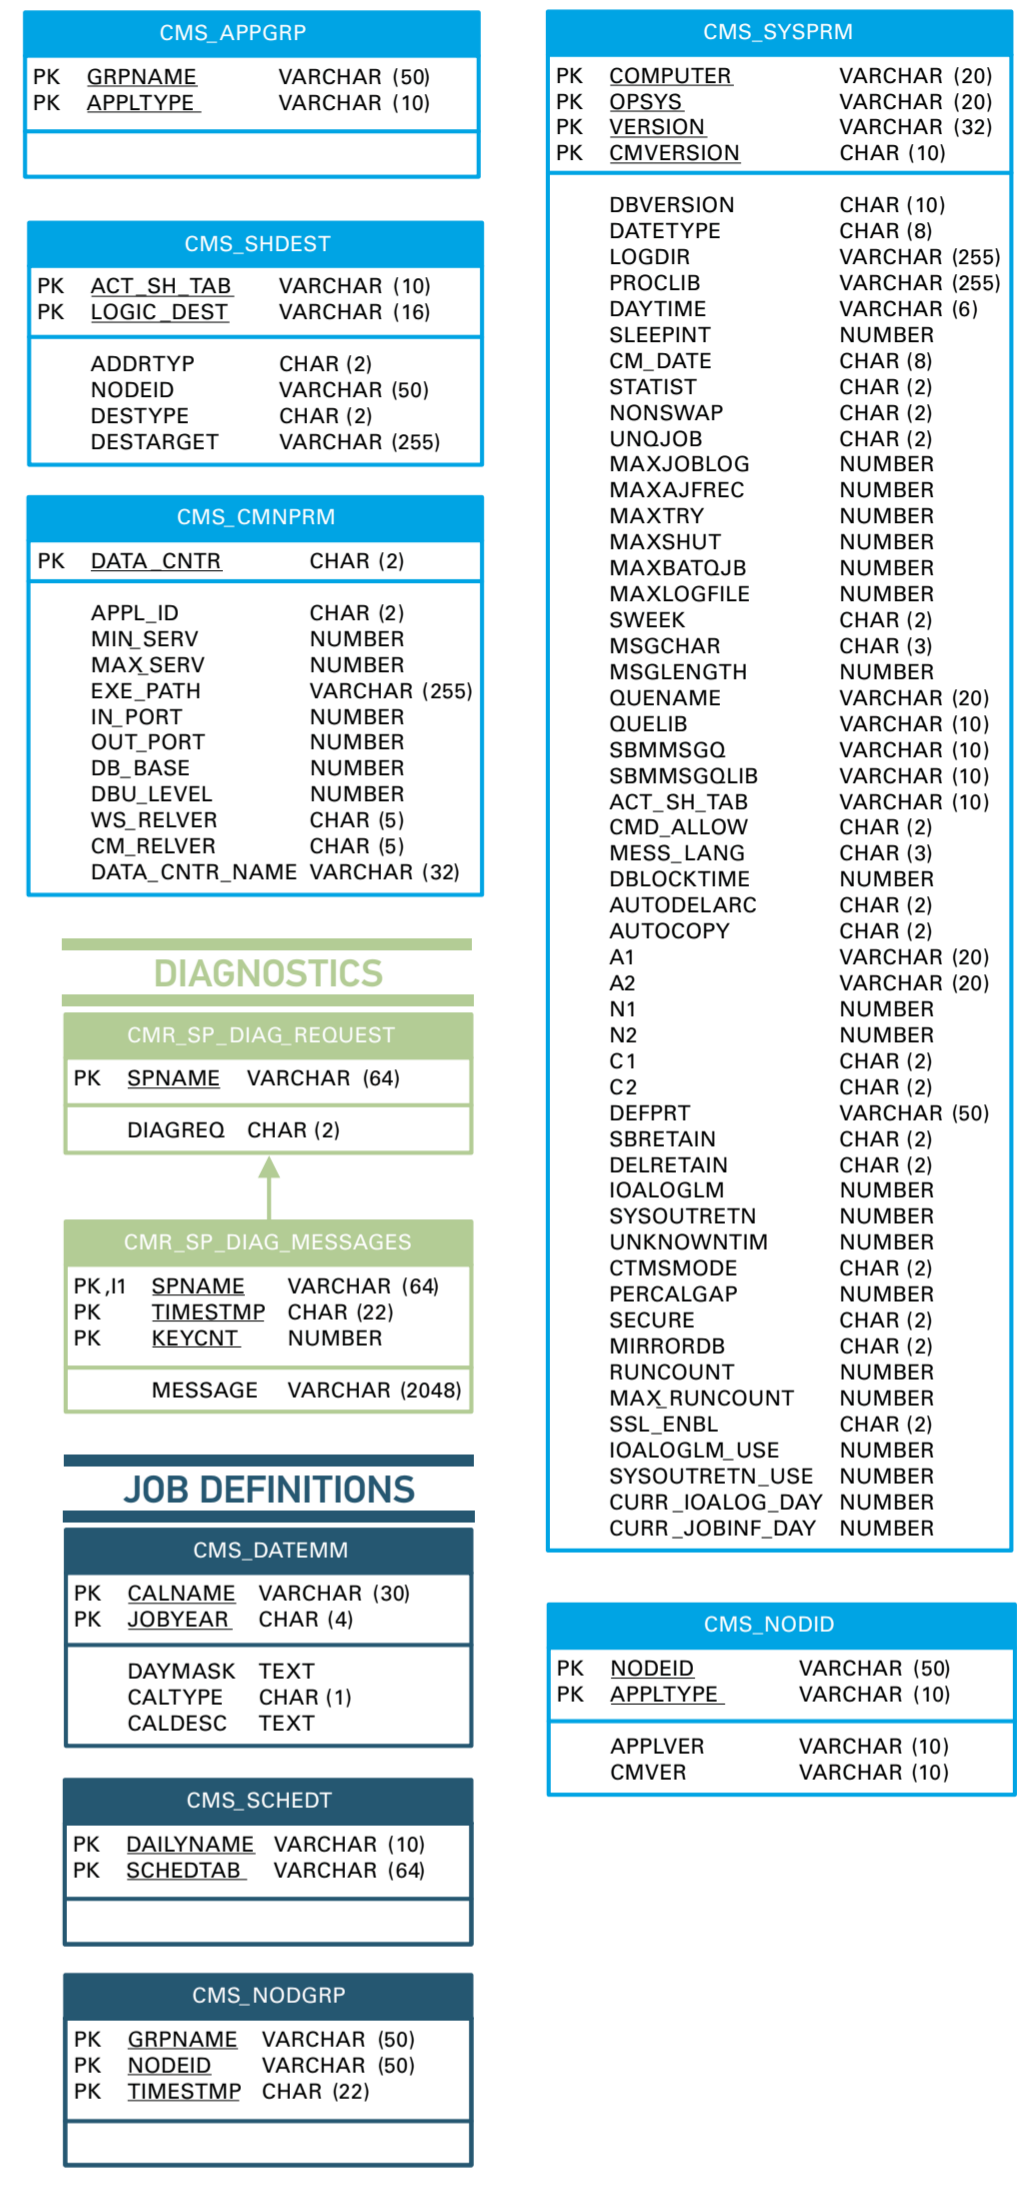

ACTIVE JOBS

JOB DEFINITIONS

CONFIGURATION PARAMETERS

SECURITY DEFINITIONS

AGENTS & REMOTE HOSTS

PROJECT: **BMC CONTROL-M/Server** VERSION: **6.4.01**

The information provided here describes data layouts that are part of the internal product operation of BMC Software. This information is provided to help you understand the operation of our products. By providing this information, BMC does not intend to sanction or to support user application access. This information is likely to change without any notice in the future, and BMC is not obligated to support user applications that may depend on this information. Any customer access to internal database information that is not performed via approved utilities or interfaces is done at the customer's risk. The furnishing of this document does not give rights to any BMC intellectual property contained within it.