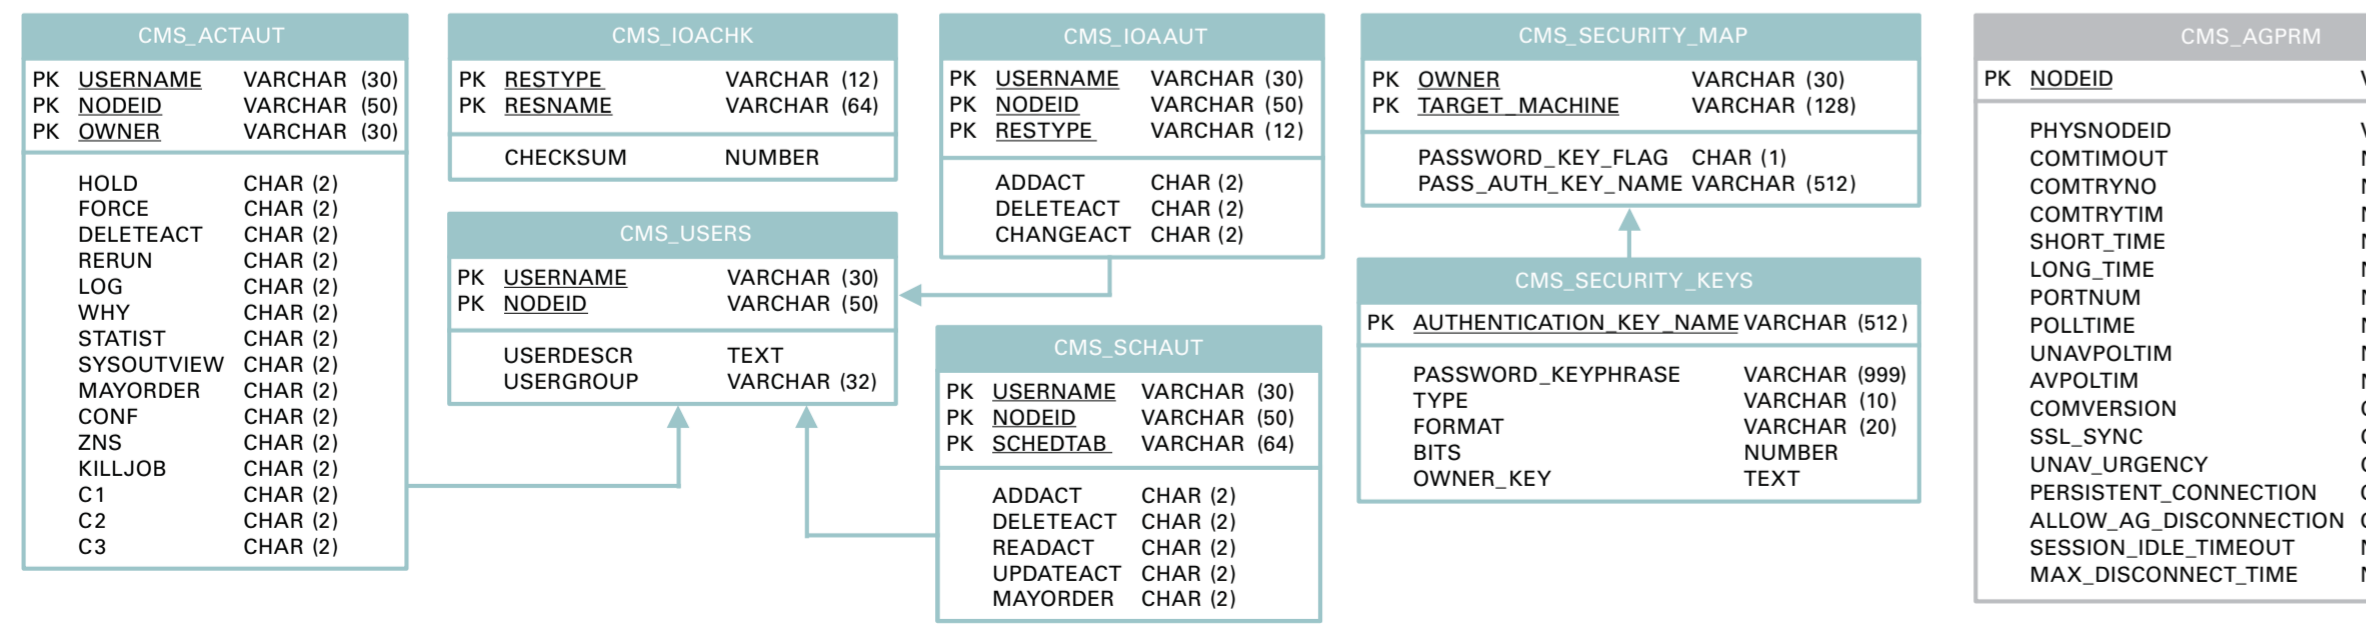

ACTIVE JOBS

JOB DEFINITIONS

CONFIGURATION PARAMETERS

SECURITY DEFINITIONS

AGENTS & REMOTE HOSTS

PROJECT: **BMC CONTROL-M/Server** VERSION: **6.4.01**

The information provided here describes data layouts that are part of the internal product operation of BMC Software. This information is provided to help you understand the operation of our products. By providing this information, BMC does not intend to sanction or to support user application access. This information is likely to change without any notice in the future, and BMC is not obligated to support user applications that may depend on this information. Any customer access to internal database information that is not performed via approved utilities or interfaces is done at the customer's risk. The furnishing of this document does not give rights to any BMC intellectual property contained within it.