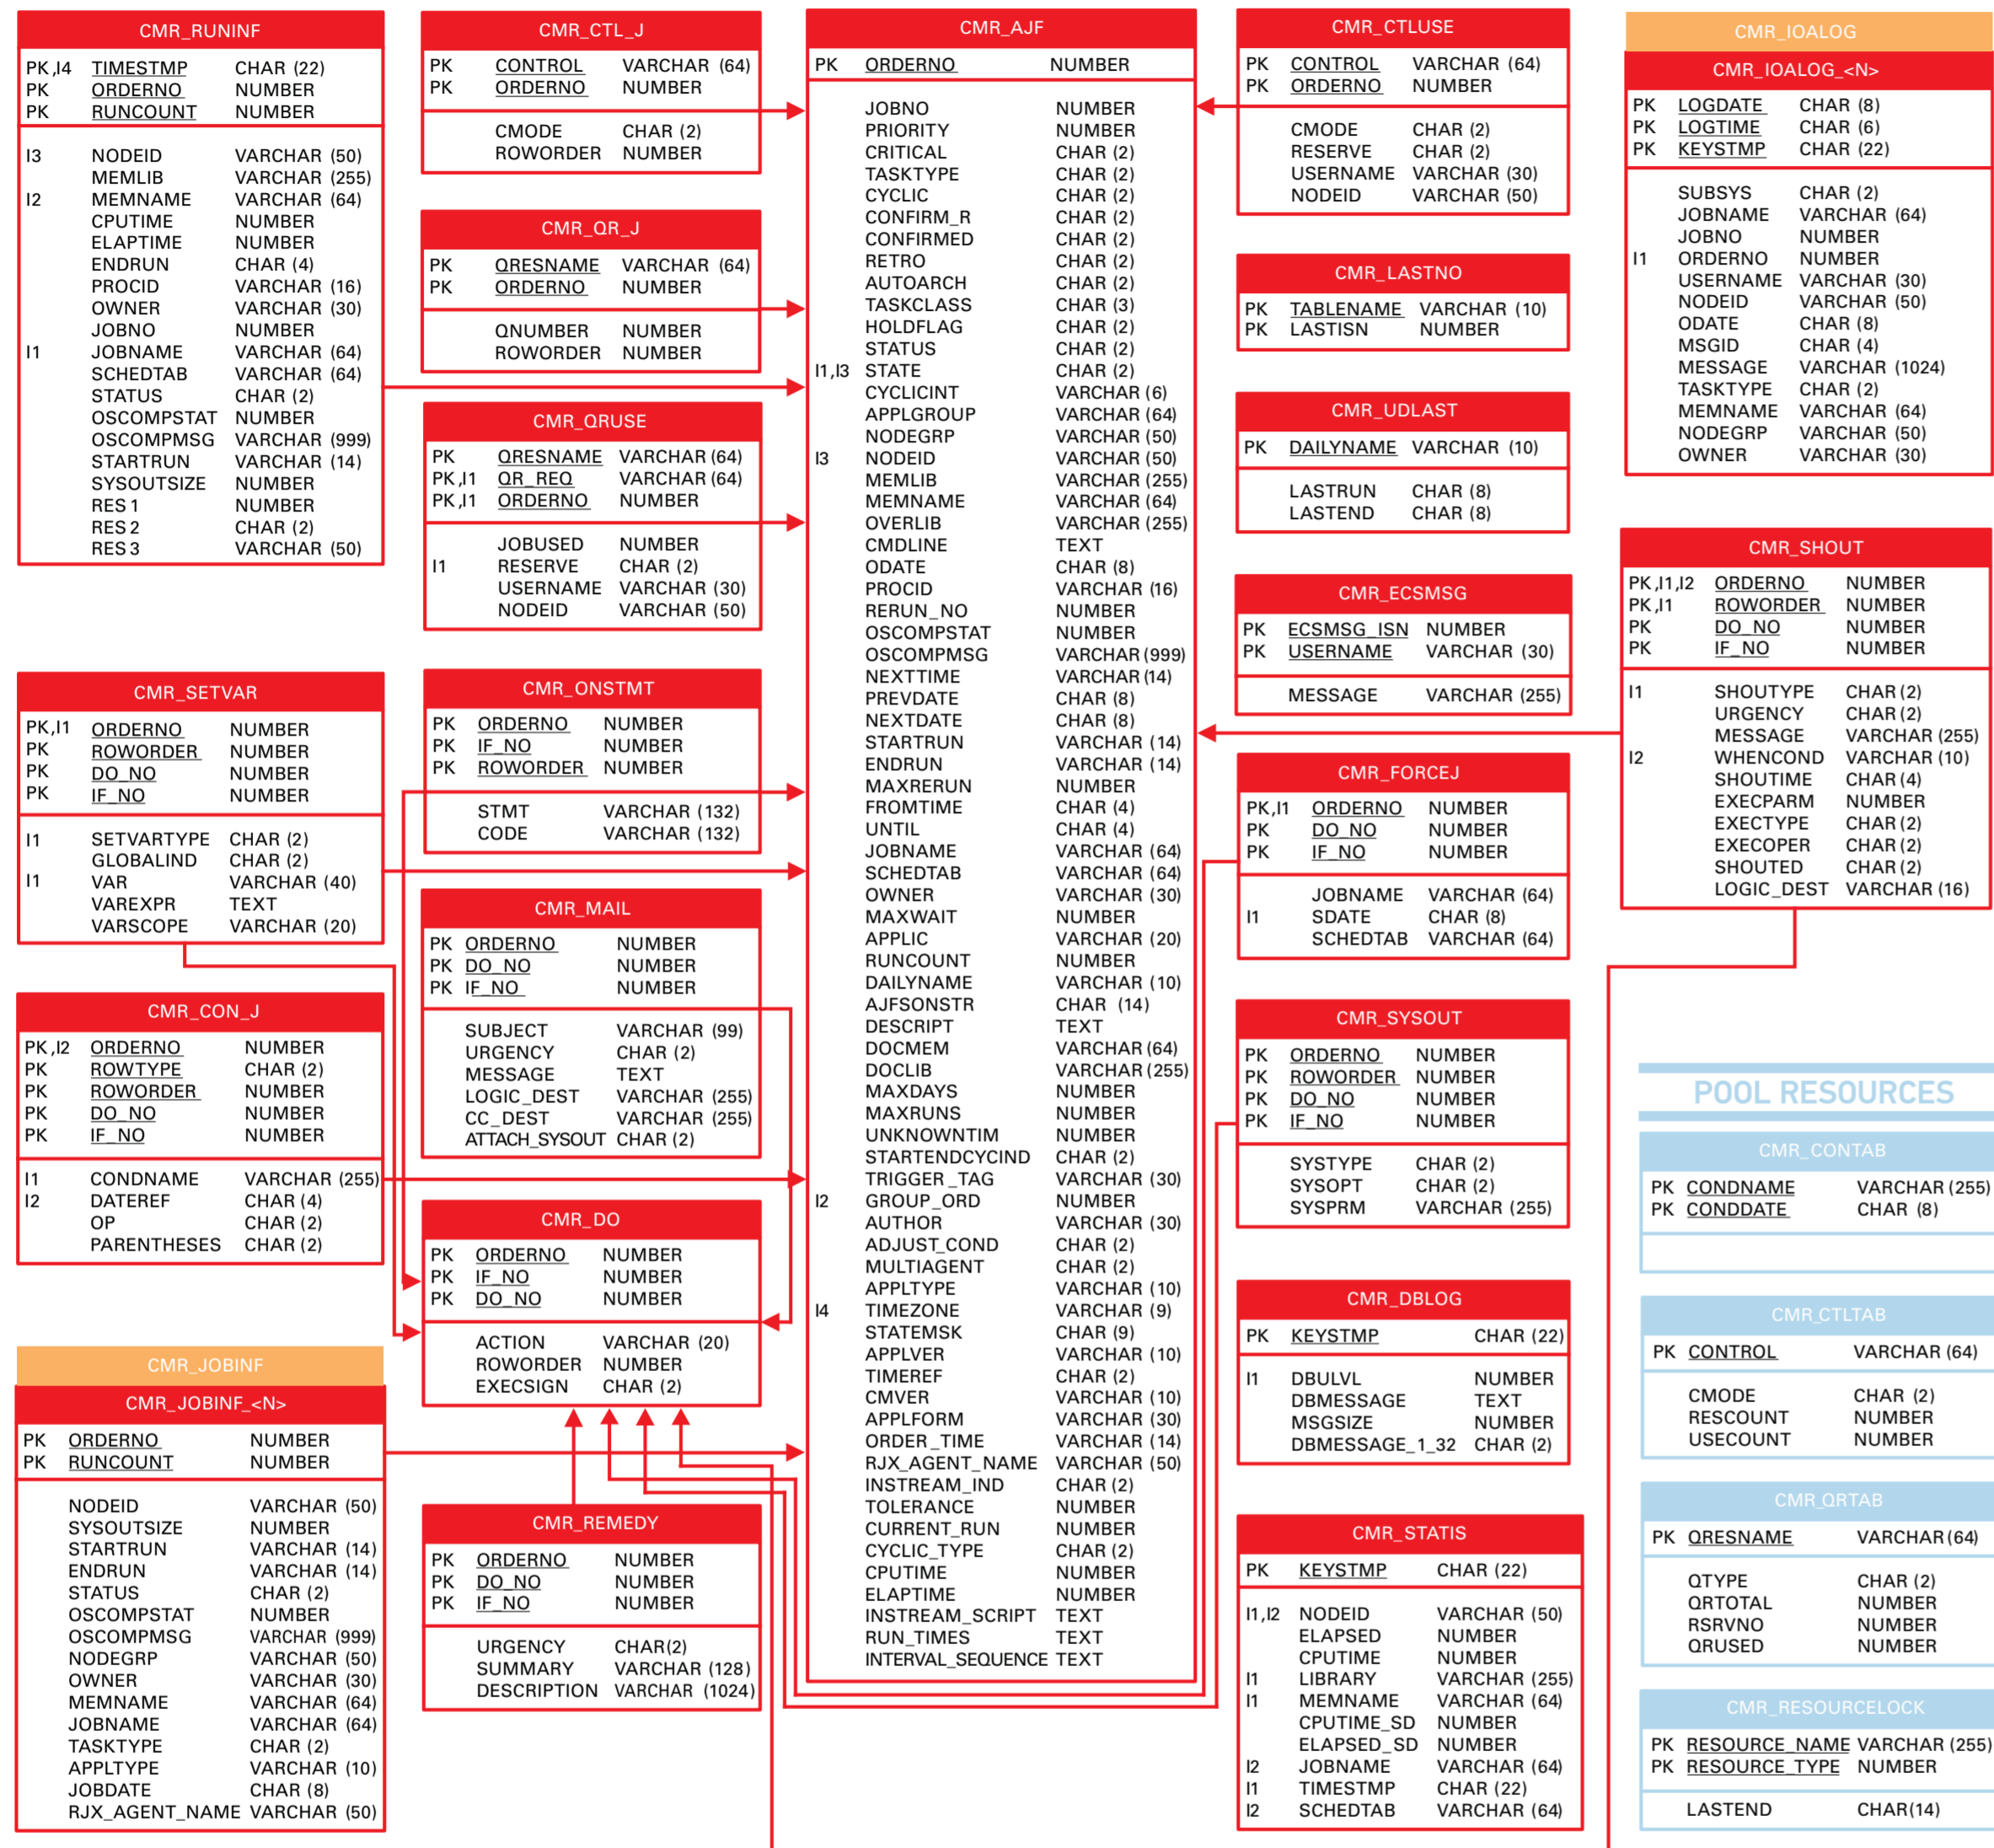

ACTIVE JOBS

JOB DEFINITIONS

CONFIGURATION PARAMETERS

SECURITY DEFINITIONS

AGENTS & REMOTE HOSTS

PROJECT: **BMC CONTROL-M/Server** VERSION: **6.4.01**

The information provided here describes data layouts that are part of the internal product operation of BMC Software. This information is provided to help you understand the operation of our products. By providing this information, BMC does not intend to sanction or to support user application access. This information is likely to change without any notice in the future, and BMC is not obligated to support user applications that may depend on this information. Any customer access to internal database information that is not performed via approved utilities or interfaces is done at the customer's risk. The furnishing of this document does not give rights to any BMC intellectual property contained within it.