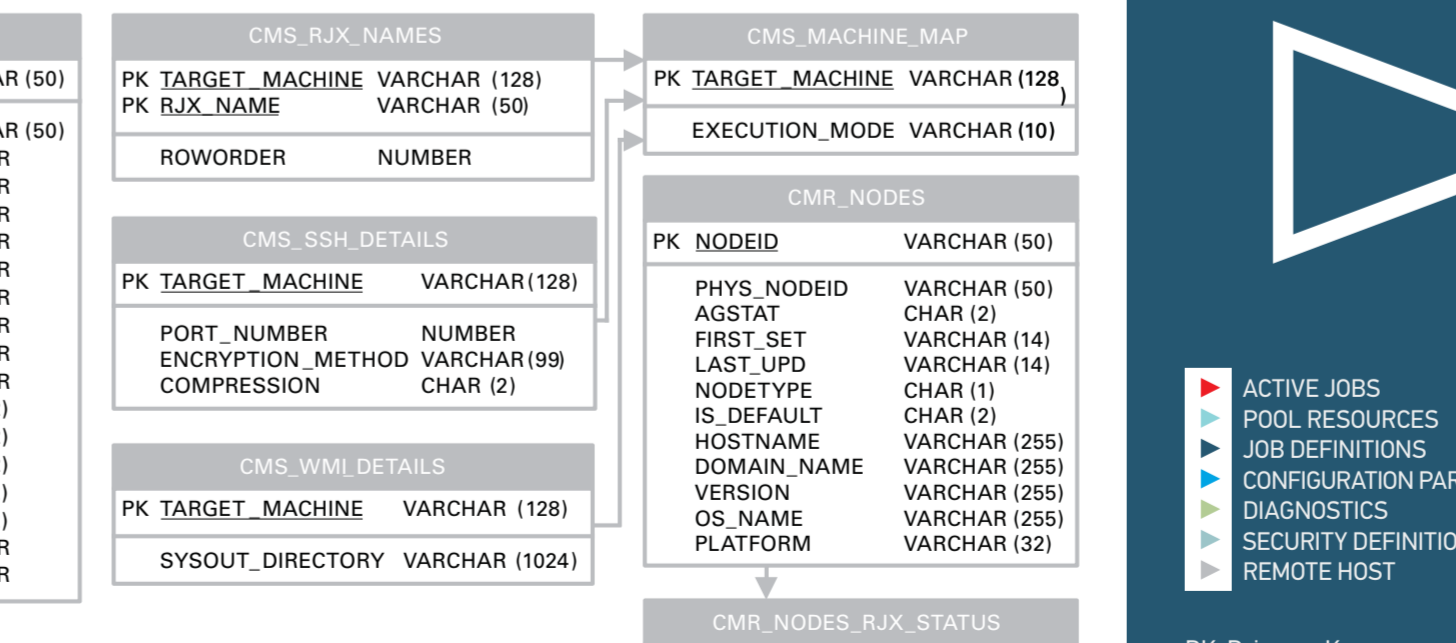

ACTIVE JOBS

JOB DEFINITIONS

CONFIGURATION PARAMETERS

SECURITY DEFINITIONS

AGENTS & REMOTE HOSTS

PROJECT: **BMC CONTROL-M/Server** VERSION: **6.4.01**

The information provided here describes data layouts that are part of the internal product operation of BMC Software. This information is provided to help you understand the operation of our products. By providing this information, BMC does not intend to sanction or to support user application access. This information is likely to change without any notice in the future, and BMC is not obligated to support user applications that may depend on this information. Any customer access to internal database information that is not performed via approved utilities or interfaces is done at the customer's risk. The furnishing of this document does not give rights to any BMC intellectual property contained within it.